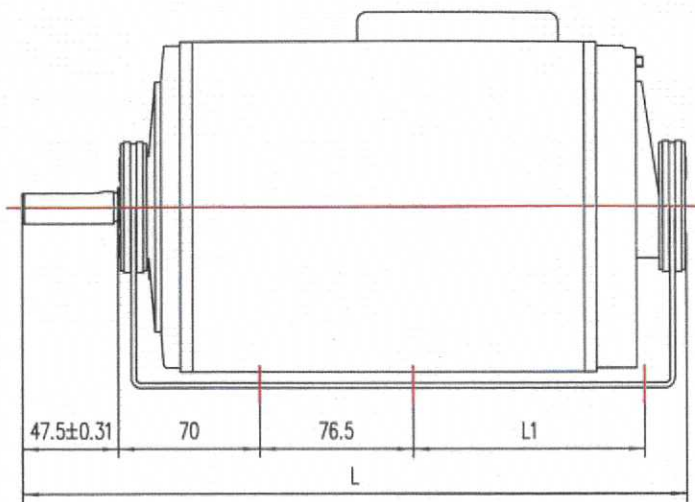

FEATURES:-

- Heavy duty rolled steel shell frame
- Pressed metal capacitor cover
- Excellent protective paint finish
- Drip proof fan cooled IP22
- Resilient B56 Foot Mounted
- Dynamically balanced rotor
- Heavy duty bearings
- 5/8" drive end shaft DIA with flat
- Belt drive application
- Pre wired with four core flex for connection to the evaporative cooler Unit, lead length 500mm
- Able to withstand temporary voltage drop when starting
- Single phase 240 Volt 50 Hz
- Continuous Rated, Duty S1
- Two Speed, Centrifugal Fan Duty
 - 4 pole 1420 RPM
 - 6 pole 950 RPM
- Two motor sizes available -
 - 1) 550 / 180 Watts, 4 / 6 pole
 - 2) 750 / 250 Watts, 4 / 6 pole
- Low full load currents
- Good starting torque
- Auto re-set thermal overload protection
- Bi-directional rotation
- Capacitor Start, Induction Run winding configuration with high quality capacitor

OUTLINE DIMENSIONS

SHAFT DETAIL

TECO Part Number	108/EVAC0.55-4/6		108/EVAC0.75-4/6	
Output KW	0.55	0.18	0.75	0.25
Supply Voltage / Hz	240 / 50		240 / 50	
Full Load Current (Amps)	5.62	2.63	7.62	3.72
Efficiency (%)	58	47.4	58	47.9
Power Factor (p.u.)	70.8	60.2	70.7	58.5
Full Load Speed (R.P.M.)	1423	951	1421	949
Dimension L (mm)	351		331	
Dimension L1 (mm)	131.5		111.5	
Net Weight (kg)	15		18	