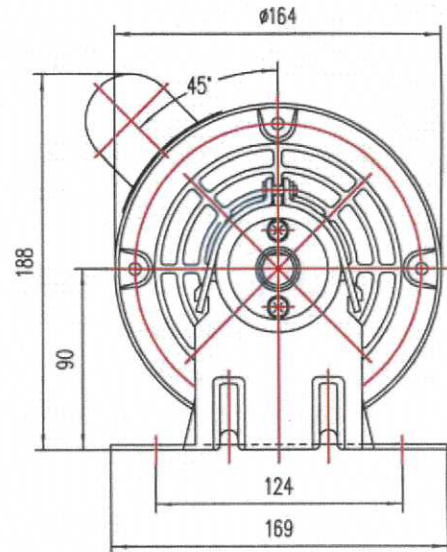

FEATURES:-

- Heavy duty rolled steel shell frame
- Pressed metal capacitor cover
- Excellent protective paint finish
- Drip proof fan cooled IP22
- Resilient B56 Foot Mounted
- Dynamically balanced rotor
- Heavy duty bearings
- 5/8" drive end shaft DIA with flat
- Belt drive application
- Pre wired with four core flex for connection to the evaporative cooler Unit, lead length 500mm
- Able to withstand temporary voltage drop when starting
- Single phase 240 Volt 50 Hz
- Continuous Rated, Duty S1
- Two Speed, Centrifugal Fan Duty
 - 4 pole 1420 RPM
 - 6 pole 950 RPM
- Two motor sizes available -
 - 1) 550 / 180 Watts, 4 / 6 pole
 - 2) 750 / 250 Watts, 4 / 6 pole
- Low full load currents
- Good starting torque
- Auto re-set thermal overload protection
- Bi-directional rotation
- Capacitor Start, Induction Run winding configuration with high quality capacitor

OUTLINE DIMENSIONS

SHAFT DETAIL

TECO Part Number	108/EVAC0.55-4/6		108/EVAC0.75-4/6	
Output KW	0.55	0.18	0.75	0.25
Supply Voltage / Hz	240 / 50		240 / 50	
Full Load Current (Amps)	5.62	2.63	7.62	3.72
Efficiency (%)	58	47.4	58	47.9
Power Factor (p.u.)	70.8	60.2	70.7	58.5
Full Load Speed (R.P.M.)	1423	951	1421	949
Dimension L (mm)	351		331	
Dimension L1 (mm)	131.5		111.5	
Net Weight (kg)	15		18	