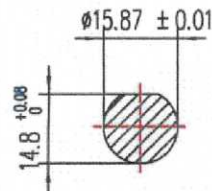

OUTLINE DIMENSIONS

SHAFT DETAIL

TECO Part Number	108/EVAC0.55-4/6		108/EVAC0.75-4/6	
Output KW	0.55	0.18	0.75	0.25
Supply Voltage / Hz	240 / 50		240 / 50	
Full Load Current (Amps)	5.62	2.63	7.62	3.72
Efficiency (%)	58	47.4	58	47.9
Power Factor (p.u.)	70.8	60.2	70.7	58.5
Full Load Speed (R.P.M.)	1423	951	1421	949
Dimension L (mm)	351		331	
Dimension L1 (mm)	131.5		111.5	
Net Weight (kg)	15		18	